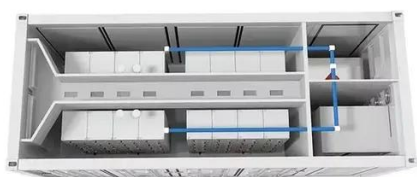

Power System

China leading provider of Outdoor Telecom Cabinet and Telecom Power System, ESTEL (GUANGDONG) TECHNOLOGY CO., LTD. is Telecom Power System factory.