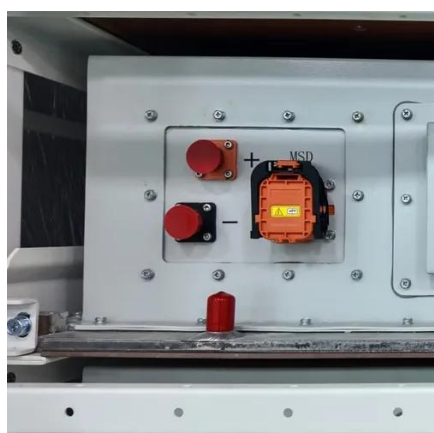

[Fully Integrated Energy Storage Solution Solar Energy Storage Ess](#)

Fully Integrated Energy Storage Solution Solar Energy Storage Ess Lithium Battery Energy Storage System 200kw, Find Details and Price about China Solar Energy System Solar ...