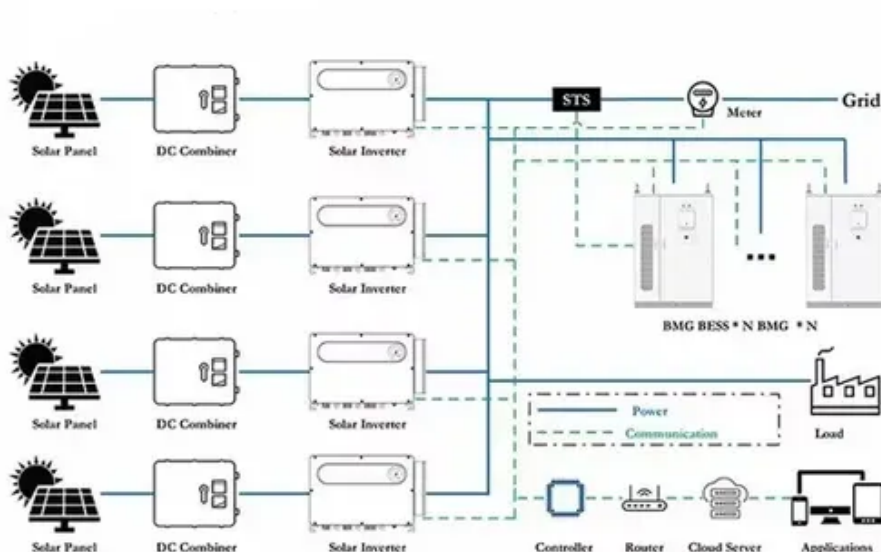

Power consumption measurement and detection of 5G base stations in Naypyidaw

Power consumption measurement and detection of 5G base stations

[A Data-Driven Energy Consumption Prediction Model for 5G Base Stations](#)

The rapid deployment of 5G networks has intensified concerns about energy consumption in mobile communication systems. Unlike previous generations, 5G base stations (BSs) exhibit ...

[Power Consumption Analysis of a 5G NR Base Transceiver ...](#)

The fifth generation of the Radio Access Network (RAN) has brought new services, technologies, and paradigms with the corresponding societal benefits. However, the energy ...

[Modelling the 5G Energy Consumption Using Real-world ...](#)