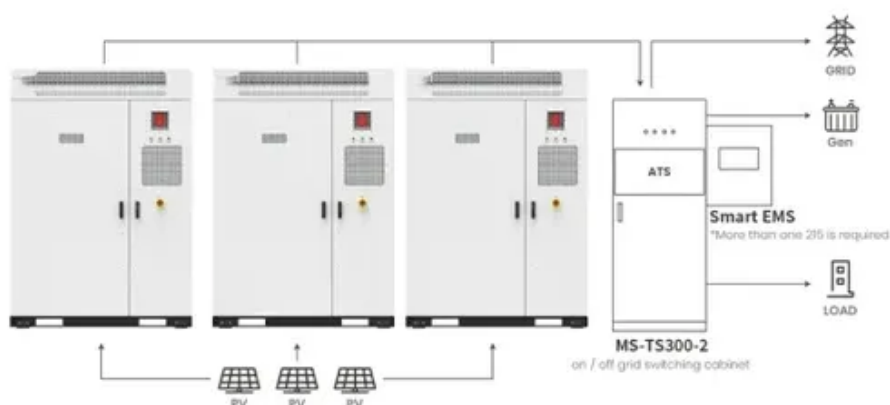

Power Generation Fan Blade Price

Application scenarios of energy storage battery products

Overview

□Universal Applicable□Simply remove the motor and generator pieces in front of the stove fan or heating fireplace fan and replace them directly, these accessories are adaptable and suitable for most fireplace fans on the market. □ □Save money□If your fireplace fan is broken, you only need to spend a small amount of money to buy this accessory. Old or broken. The core part of the fireplace fan thermoelectric power generation sheet is assembled with high-strength bismuth telluride thermoelectric material, high thermal conductivity and high insulation DBC (Direct Bonded Copper) ceramics and high temperature solder. It is suitable for use in an environment. Fan Blades, Axial Fan Blade, Engine Fan Blades, Fan Blades for Axial Flow Fan, Fan Blades for Hovercraft, Fan Blades for Air Compressor, Pag Fan Blades, Aluminum Fan Blades, Fan Impeller, Axial Fan Basic Info. Company Introduction:Changzhou Keyleader Fan Technology Company Ltd. We work hard to protect your security and privacy. Our payment security system encrypts your information during transmission.