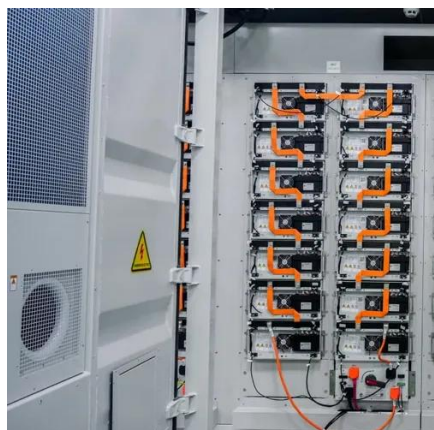

Products

The Delta Outdoor cabinet is the choice from the tropics to the arctic when space is scarce or site density needs to be increase cost-effectively. The Delta Outdoor series offers several size options, ...