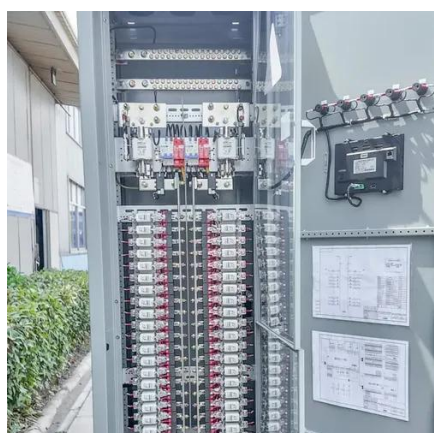

[OEM 100kwh 200kwh 215kwh Cabinet](#)