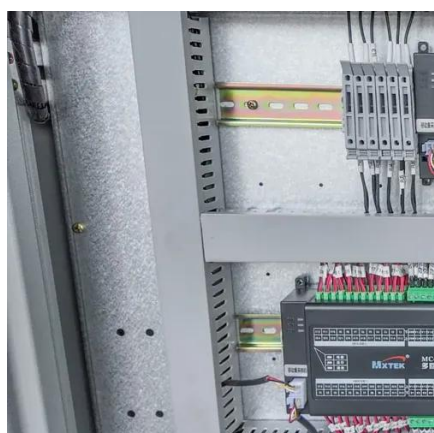

## How to connect the Fengjun 5 generator

Homeowners who want to connect a portable generator to their home circuit breaker panel can use a generator interlock kit as a safe alternative to a transfer switch.