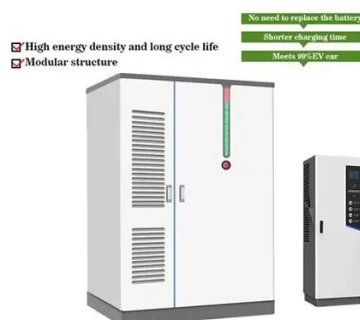

What are the different types of solar rail connectors?

Understanding the different types of solar rail connectors is crucial for anyone involved in solar panel installation. Each type of connector plays a specific role in ensuring the stability, ...