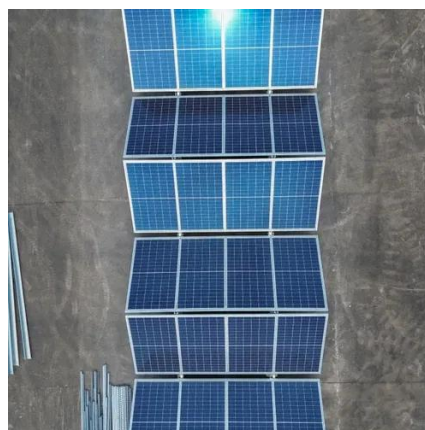

[Glazed tile and color steel tile photovoltaic bracket installation](#)

The PV modules of color steel tile roof are usually installed flat, and the spacing between the modules is 1.5 times the height of the modules. Due to the variety of tile types on color steel tile ...