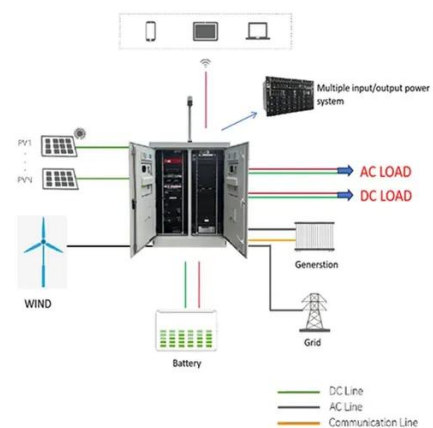

Why Solar Battery Drains Fast and How to Avoid It

If your battery bank is draining rapidly, there might be an underlying problem in your solar panel system. This guide will show the most common reasons for rapid battery power loss and what to do about it.