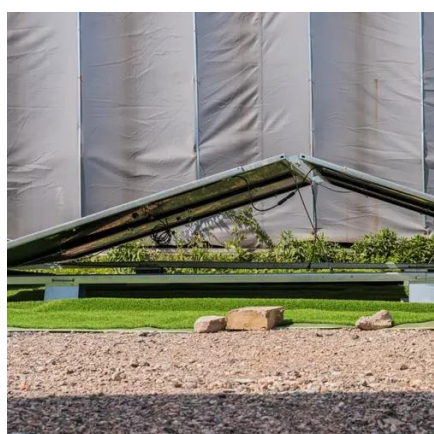

[Hammer Mill for Solar Panel Recycling , Efficient Crushing Solution](#)

What is the working principle of hammer mill for solar panel recycling? The hammer mill utilizes high-speed rotating hammers mounted on a rotor to crush and pulverize the brittle materials of dismantled ...