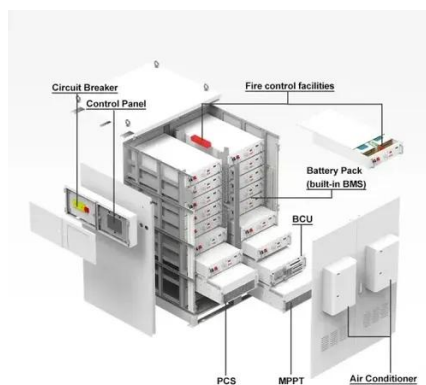

Wall Mount Outdoor Cabinet

AZE's 6U IP65 Wall mount Outdoor Cabinet are designed to protect your sensitive network equipment from harsh environments, with waterproof and dustproof features to safeguard it from the elements, ...

Telecom Cabinets , Telecommunication Enclosures , Telecom ...

With integrated North American manufacturing facilities and in-house engineering expertise, we can quickly customize our cabinets and enclosures to precisely meet the needs of your specific network ...