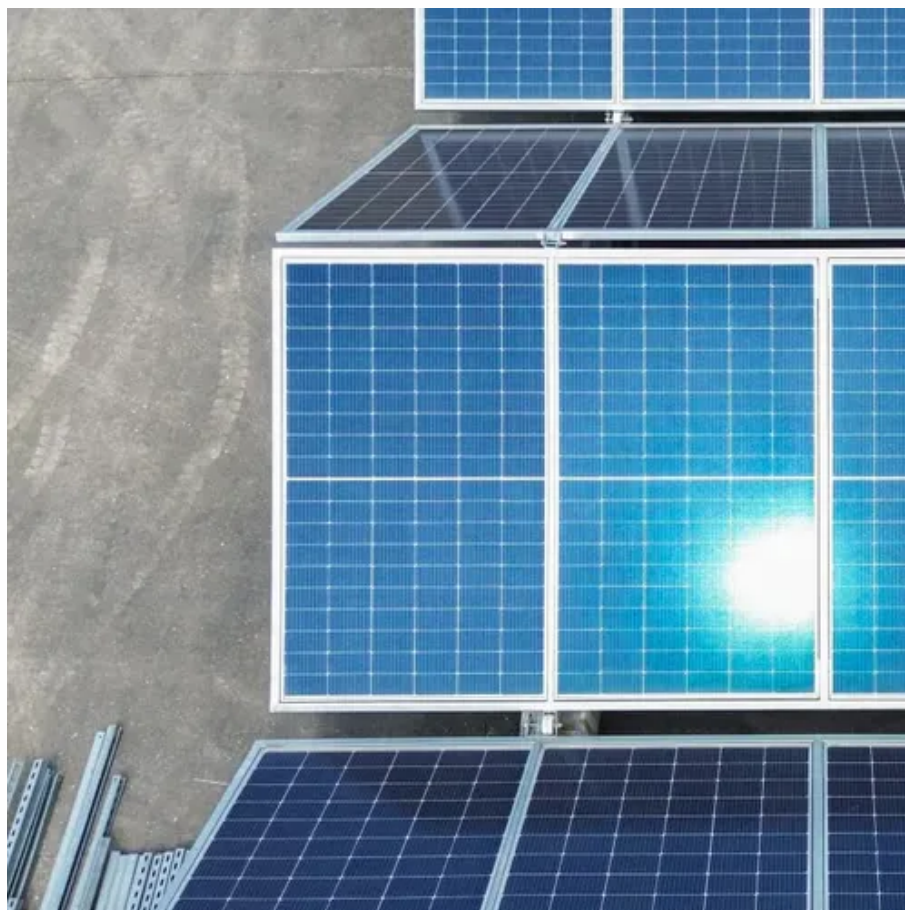

Outdoor solar container communication station wind power

Outdoor solar container communication station wind power

[Solar container communication station wind and solar ...](#)

Create modern, eco-friendly spaces with Corner Cast's shipping container solutions. Our bespoke designs offer innovative, affordable, and sustainable wind and solar energy spaces tailored to

[About wind power construction of solar container communication ...](#)

This large-capacity, modular outdoor base station seamlessly integrates photovoltaic, wind power, and energy storage to provide a stable DC48V power supply and optical distribution.

Technology of wind power in solar container communication stations

A globally interconnected solar-wind power system can meet future electricity demand while lowering costs, enhancing resilience, and supporting a stable, sustainable

Solar container communication station wind power node

Integrated Solar-Wind Power Container for Communications This large-capacity, modular outdoor base station seamlessly integrates photovoltaic, wind power, and energy