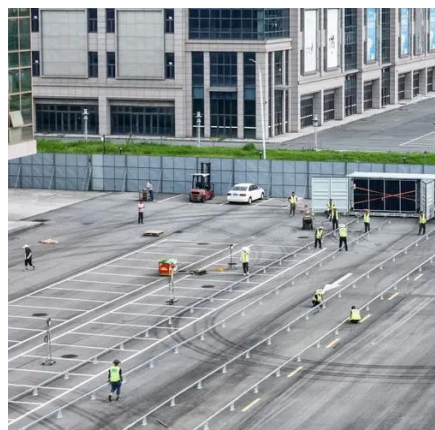

Outdoor solar container communication station wind power

Outdoor solar container communication station wind power

[Solar container communication station wind and solar ...](#)

Create modern, eco-friendly spaces with Corner Cast's shipping container solutions. Our bespoke designs offer innovative, affordable, and sustainable wind and solar energy spaces tailored to

[About wind power construction of solar container communication ...](#)

This large-capacity, modular outdoor base station seamlessly integrates photovoltaic, wind power, and energy storage to provide a stable DC48V power supply and optical distribution.

Solar container communication station wind power node

Integrated Solar-Wind Power Container for Communications This large-capacity, modular outdoor base station seamlessly integrates photovoltaic, wind power, and energy