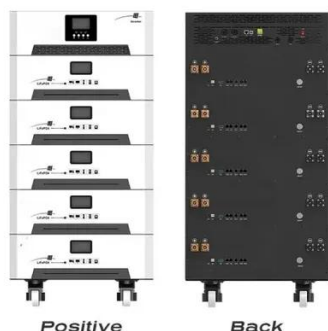

Connectors

GKOLED Waterproof Wire Connectors, Silicone Filled Outdoor Electrical Screw Terminals for Low Voltage LED Landscape Lights, Wire Caps Compatible with 22AWG-12AWG, Irrigation Valves, Dark ...