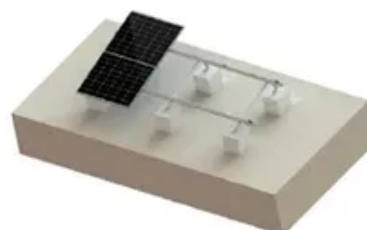

Outdoor communication power supply BESS100w

TILE ROOF SOLAR MOUNTING SYSTEM

STANDING SEAM ROOF SYSTEM

ADJUSTABLE TILT FLAT ROOF SYSTEM

TRIANGLE FLAT ROOF SYSTEM

Outdoor communication power supply BESS100w

BESS method for outdoor communication power supply

BESS fire safety standards, such as NFPA 855, outline minimum requirements for backup power for fire safety systems. How much power does a Bess have? The system is built of two main blocks. The ...

[100KW/200KWh Outdoor BESS Power Supply, LiFePO4 Cabinet ...](#)

This large-capacity energy storage container is engineered for robust C& I ESS (Commercial and Industrial Energy Storage System) applications, providing reliable backup power and sophisticated ...

Outdoor communication power supply BESS100w

Outdoor Communication Power Supply BESS Field

Highjoule's base station BESS is designed for outdoor deployment, supporting IP65/IP67 protection, wide operating temperature ranges (-20& #176;C to 60& #176;C), and anti-theft, anti-corrosion, and ...