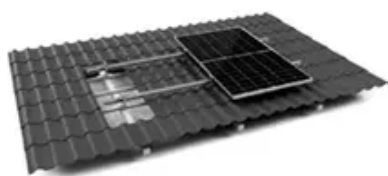

Outdoor communication power supply BESS100w

TILE ROOF SOLAR MOUNTING SYSTEM

STANDING SEAM ROOF SYSTEM

ADJUSTABLE TILT FLAT ROOF SYSTEM

TRIANGLE FLAT ROOF SYSTEM

Outdoor communication power supply BESS100w

BESS method for outdoor communication power supply