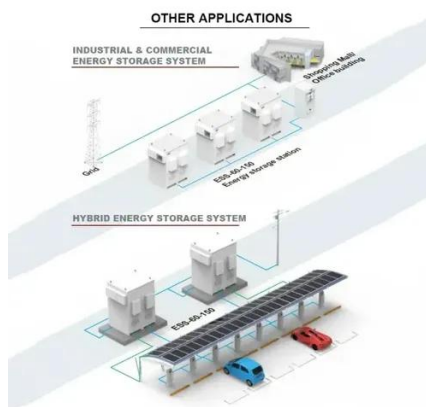

Outdoor Communication Power Supply BESS Field

Highjoule's base station BESS is designed for outdoor deployment, supporting IP65/IP67 protection, wide operating temperature ranges (-20& #176;C to 60& #176;C), and anti-theft, anti-corrosion, and ...