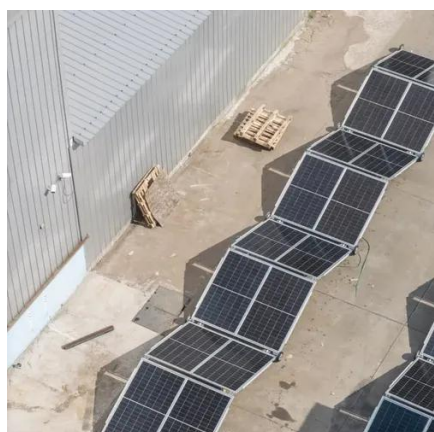

[Sizing battery backup runtime for rural bad-grid 5G with Outdoor](#)

You can use ESTEL's outdoor battery cabinet for off-grid system deployments, residential battery storage, and telecom base stations. This solution gives you peace of mind and long-term ...

Outdoor Telecom Cabinets

ABS offers a variety of cabinet solutions in multiple designs and modules to meet the needs of any installation. Focused on faster and easier cost-effective deployment, our enclosures protect critical ...

Outdoor Base Station Cabinet

The Outdoor Base Station Cabinet is a robust and weatherproof telecom cabinet engineered to house communication, power, and battery equipment in outdoor environments.

Integrated Outdoor Telecom Cabinet