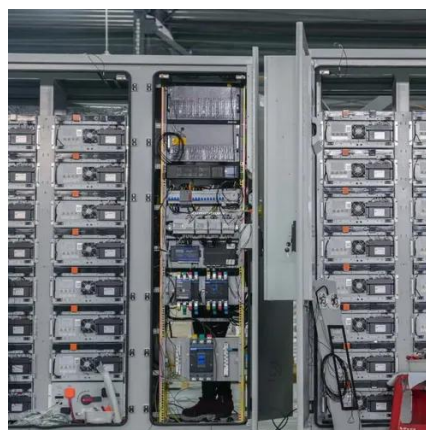

200KW/480KWh C& I BESS with Solar and GEN , AINEGY

This product is a 200kW/480kWh industrial and commercial integrated energy storage cabinet utilizing Lithium Iron Phosphate (LFP) battery cells. It is highly integrated within a prefabricated container ...

[200kWh-241kWh High Voltage Lithium Battery Energy Storage ...](#)

Explore the BSLBATT ESS-GRID Cabinet Series, an industrial and commercial energy storage system available in 200kWh, 215kWh, 225kWh, and 245kWh capacities, designed for peak ...