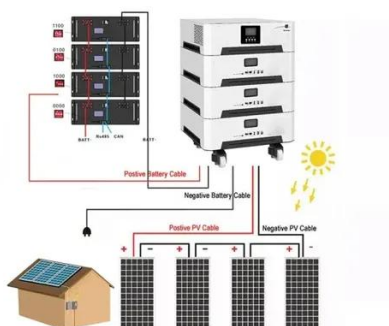

[Commercial & Industrial Storage BESS](#)