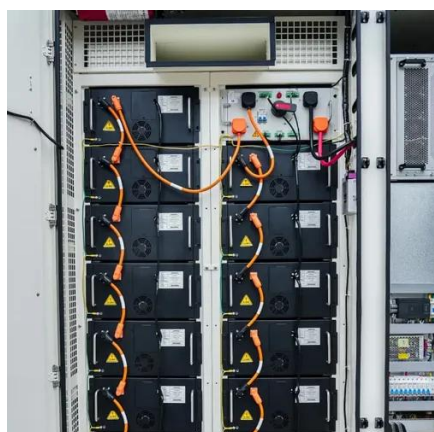

Modern Nordic Glass Pendant Light - Warmly

Crafted from premium iron and glass, our Glass Pendant Light is the perfect feature piece to hang over kitchen islands, in bathrooms, and any other place where you're really looking for a pop of light and ...

[Modern Nordic Double Layered Glass Pendant Light, Smoked Gray or ...](#)

?Nordic Glass Globe Design? This elegant pendant light features a Nordic-inspired design with a captivating glass globe outer shade, encasing an inner bulb for a layered look.

[Sleek Nordic: Double Glass Pendant Light - Rufatlights](#)

This captivating lighting fixture features a contemporary design with double glass elements, adding a touch of modern sophistication to any room. Elevate your decor with the radiant glow and timeless ...