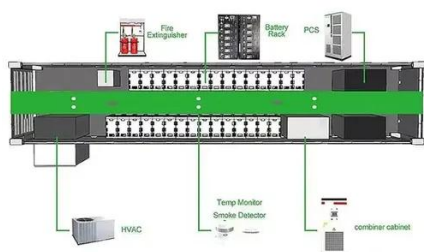

Telecom Cabinets , IP55, IP65

Perfect for industrial equipment, electrical cabinets, and outdoor installations, our enclosures offer customizable solutions for renewable energy, telecommunications, and more. Trust AZE for durable, ...

NEMA Outdoor Telecom Enclosures , Single Bay , Double Bay , AZE

From 16" to 90" heights, from 25" to 42" of depth, we can help size the right enclosure for your outdoorsite. Our selection include NEMA 4 and NEMA 4x rated cabinets along with air conditioning ...

NEMA Outdoor Pole/Wall/Pad, Traffic

Designed for the telecommunication industry, our enclosures can be deployed in harsh outdoor environments both rural or residential.

NEMA 4X Outdoor Telecom Enclosure Manufacturer

Leading global manufacturer of indoor and outdoor NEMA 3R to 4X enclosures for Telecommunication, Aerospace, Green Energy, Oil Gas and Utilities markets.