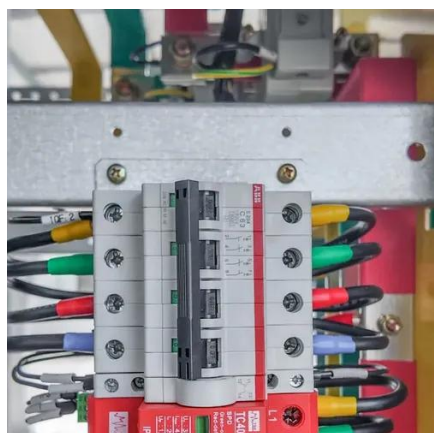

Solar-powered Security Camera