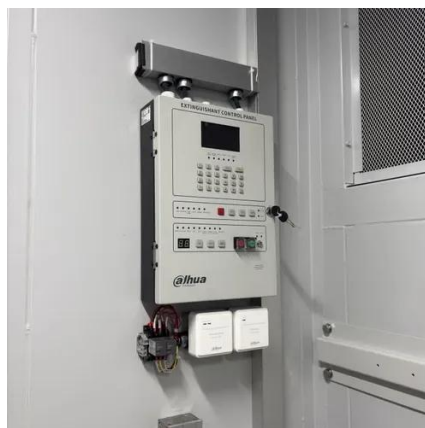

[Classic Battery Cabinet, IEC, 700mm](#)

[wide, Config E, Galaxy VS/VL ...](#)

GVSCBC7E - Classic Battery Cabinet, IEC, 700mm wide, Config E, Galaxy VS/VL and Easy UPS 3-Phase Modular.

[Modular design architecture with smart protection can mitigate C&I](#)