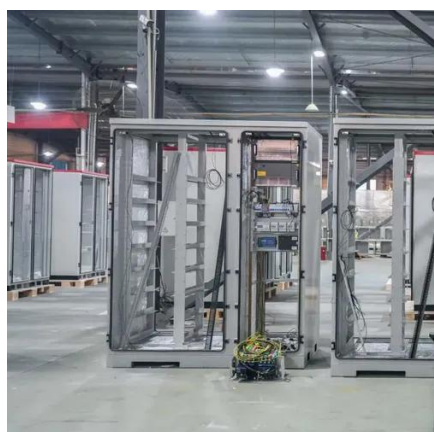

Cabinet BESS , Anern

Anern liquid cooling energy storage system cabinet is an energy storage device based on 100kw lithium battery. C& I energy storage system. High energy density, high charging and discharging power, long ...