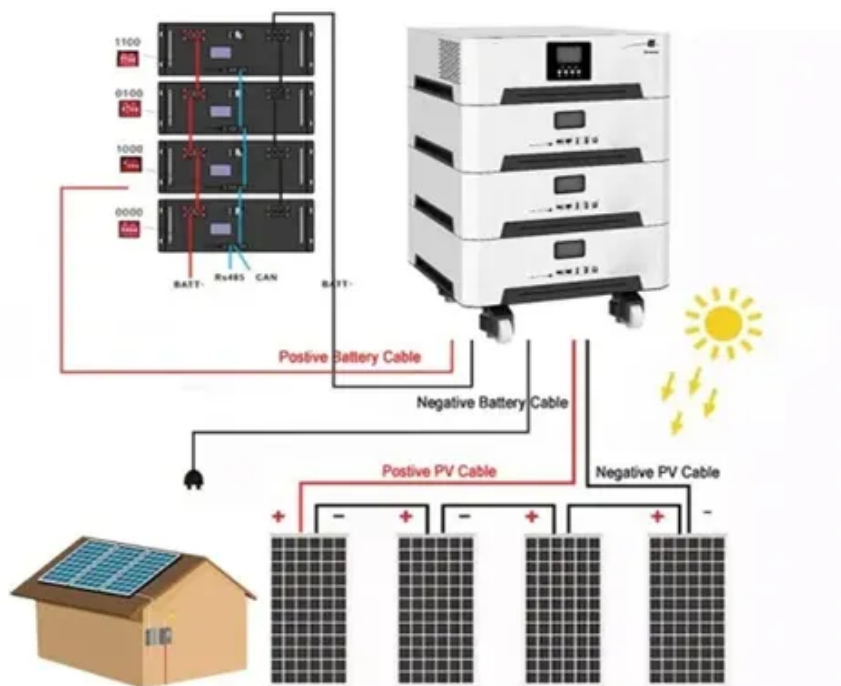

Nema 14 30 ev charger

Nema 14 30 ev charger

[NEMA 14-30 Adapter 24 Amp/240-Volt Compatible 32 Amp Portable EV](#)

Designed specifically for the DEWALT 32 Amp Portable EV Charger, the NEMA 14-30 adapter provides a reliable and convenient charging experience. Compact and portable, easily connect your charger ...

What is a NEMA 14-30 Outlet for EV Charging?

One of the plug types available for EV charging stations is the NEMA 14-30. In this article, we will explain what a NEMA 14-30 outlet for EV charging is and how it works.