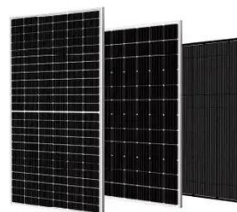

Telecom Battery ...

Outdoor Cabinet incorporates tailored air conditioners that will keep even ...