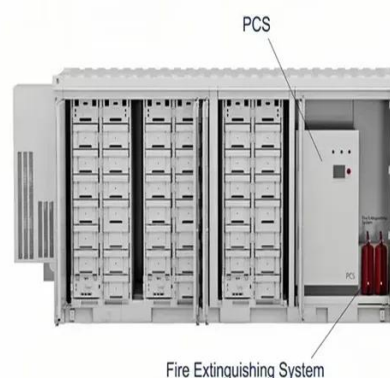

NAHUI Manuals & User Guides

Comprehensive installation manual for Nahui Solar PV Modules, covering safety guidelines, mechanical and electrical installation procedures, grounding, operation, maintenance, ...

Windows 10 liga sozinho