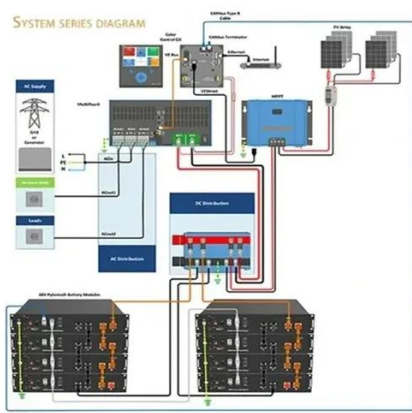

[Moscow base station solar container battery magnetic pump](#)

PKENERGY 1MWh Battery Energy Solar System is a highly integrated, large-scale all-in-one container energy storage system. Housed within a 20ft container, it includes key components such as energy ...

[Moscow Service solar container](#)

[communication station Lithium Ion Battery](#)

Welcome to our dedicated page for Moscow Service solar container communication station Lithium Ion Battery! Here, we provide comprehensive information about large-scale photovoltaic solutions ...

WORKING PRINCIPLE

Solarthon Modular Design Lithium Li Ion Solar ...

Battery Cooling System for enhanced safety
Portable and easy to ...

Energy storage container, BESS container

What is energy storage container? SCU uses standard battery modules, PCS modules, BMS, EMS, and other systems to form standard containers to build large-scale grid-side energy ...