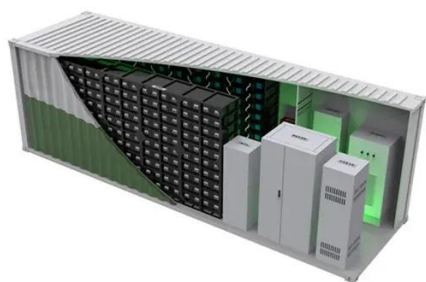

¿No es tu ordenador? Usa una ventana de navegación privada para iniciar sesión. Más información sobre cómo usar el modo Invitado
Siguiente Crear cuenta Español (España)

Accede a Gmail

Si olvidas tu nombre de usuario o contraseña de Gmail, o no puedes acceder a tu cuenta, sigue nuestra guía para solucionar tu problema. Si aún no puedes acceder, recupera tu cuenta de Gmail.

Solar-Powered Telecom Cabinet

With this solar-powered solution, telecom operators can reduce their reliance on the grid and ensure uninterrupted communication services even in remote areas. This telecom cabinet is equipped with a ...

Indoor Photovoltaic Telecom Energy Cabinet

Integrates solar input, battery storage, and AC output in a compact single cabinet. Offers continuous power supply to communication base stations--even during outages. Remote diagnosis, ...

[Gmail: Correo electrónico gratuito.](#)