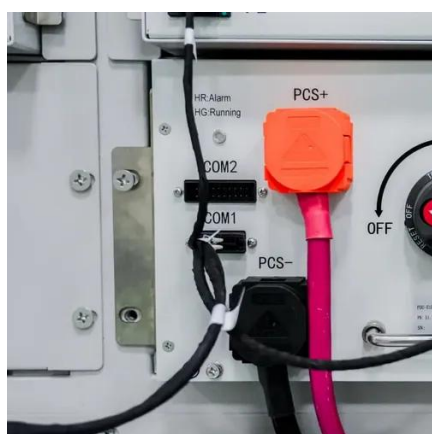

[Moldova outdoor communication battery cabinet solar](#)

Remote-Controlled Outdoor Communication Cabinet Whether you need a grid-tied, off-grid, or hybrid system, with or without battery storage, and even distributed setups, we offer fully customizable ...

Outdoor Cabinet

Combined with background remote telecom control, it provides users with a safe and reliable telecom site power supply environment. It is widely used in various outdoor communication sites and ...

Outdoor Telecom Cabinet

Learn about their features, including weatherproofing, temperature control, and space optimization, making them ideal for outdoor installations in remote locations and urban settings.

MOLDOVA OUTDOOR