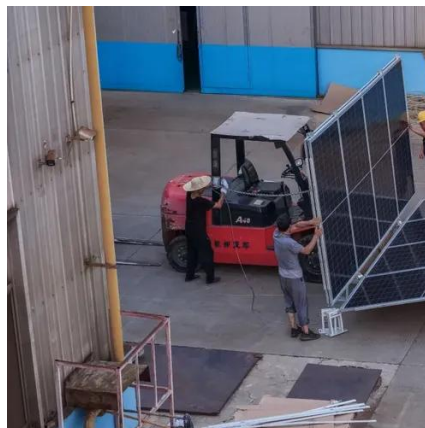

storage solutions, Lithium battery

To cope with the problem of no or difficult grid access for base stations, and in line with the policy trend of energy saving and emission reduction, Huijue Group has launched an innovative ...