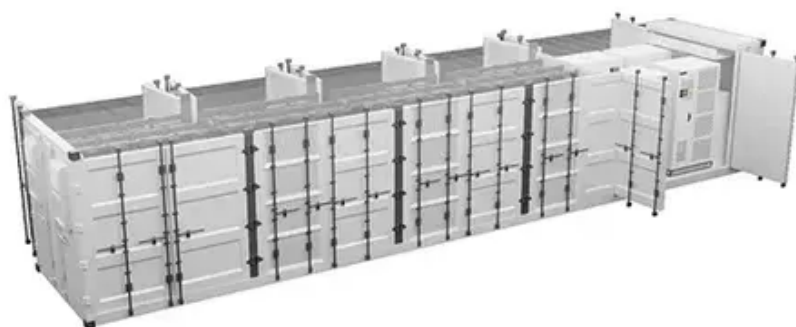

# Modular battery cabinet for 1000V substations in the Middle East

## Modular battery cabinet for 1000V substations in the Middle East

### GVSCBC10A2

GVSCBC10A2 - Classic Battery Cabinet, IEC, 1000mm wide, Config A2, Galaxy VS/VL and Easy UPS 3-Phase Modular.