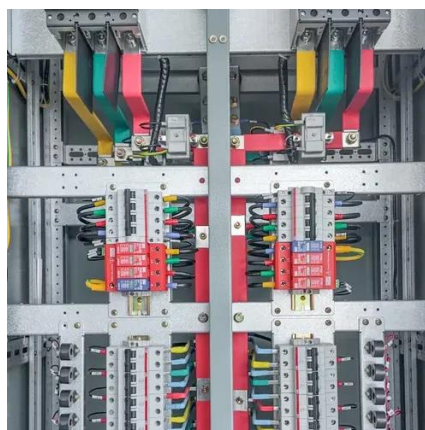

[Clean power unplugged: the rise of mobile energy storage](#)

In contrast, mobile storage only discharges energy on demand, and can do so instantly; they don't need to idle at all. This can dramatically lower energy costs, especially combined with their ...