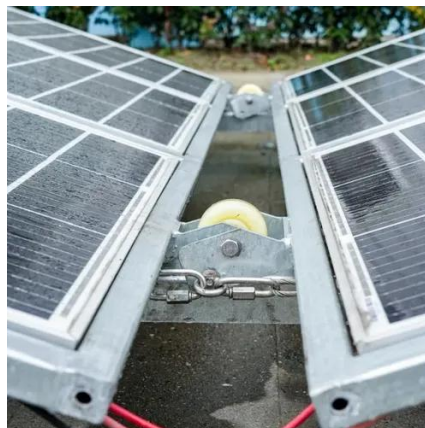

Charging Electric Construction Equipment Onsite with MBESS

Mobile battery energy storage systems can recharge electric construction equipment on-site whenever needed. MBESS are easy to transport off-site on a trailer for recharging before returning to the job ...