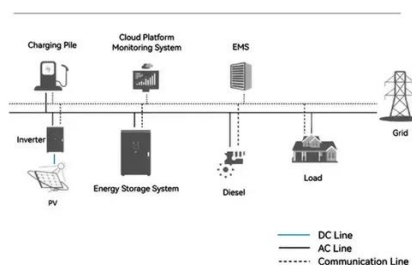

### Snom M900

With the Snom M900 Outdoor base, Snom enables professional and modern multi-cell DECT technology outdoors. The base is certified according to IP55 and thus insensitive to dust and splash, rain water.

#### System Topology