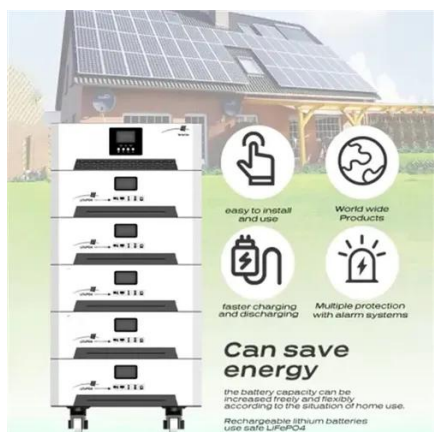

Outdoor Telecom Cabinets , Outdoor

...

Outdoor telecom cabinet provides an outdoor environment and security for wireless comms or wired network sites. It is made of metal or non-metal materials. It is ...