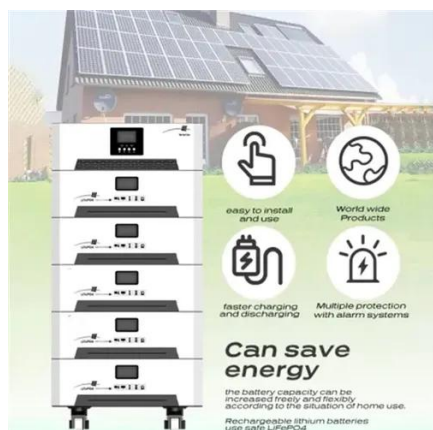

Outdoor Telecom Cabinets , Outdoor

...

Outdoor telecom cabinet provides an outdoor environment and security for wireless comms or wired network sites. It is made of metal or non-metal materials. It is ...