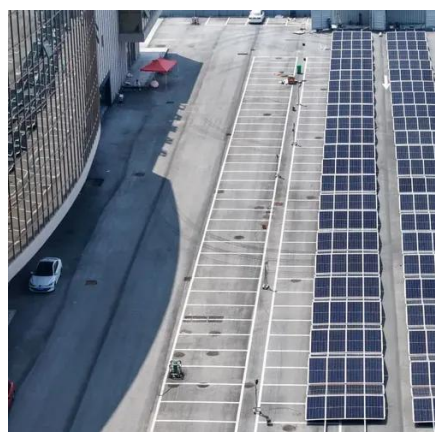

[Telecom Base Station Backup Battery 48V, Wholesale Telecom ...](#)

The ece energy wholesale telecom battery offers reliable, cost-effective backup power for communication networks. The telecom lithium battery is easily mounted in an environmentally ...