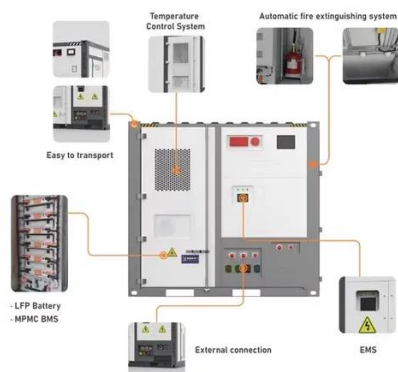

Manufacturer of 600mm deep data center cabinets for tunnels