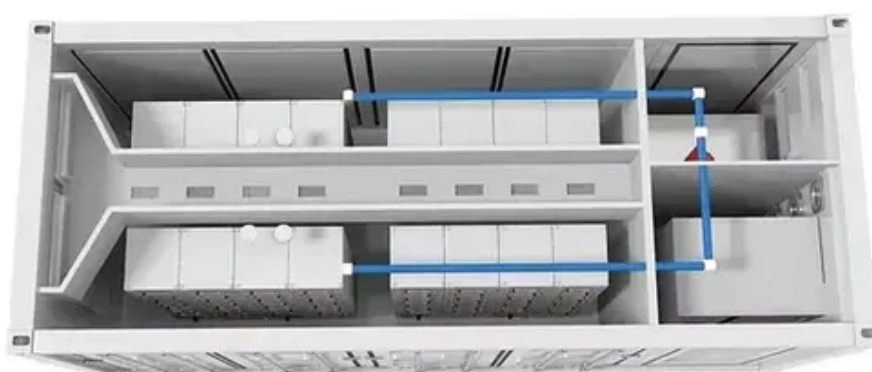

Manama telecom battery cabinet

Manama telecom battery cabinet

MANAMA CONTAINER ENERGY STORAGE CABINET

Ideal for retail stores, restaurants, small factories, telecom base stations, and temporary event sites, these cabinets combine rugged protection (IP54), integrated inverters, and scalable rack-mounted ...

MANAMA LITHIUM BATTERY ENERGY STORAGE PROJECT

Ideal for retail stores, restaurants, small factories, telecom base stations, and temporary event sites, these cabinets combine rugged protection (IP54), integrated inverters, and scalable rack-mounted ...

[Battery Cabinet, Battery Storage Cabinet, Battery Bank Rack](#)

EverExceed VRLA battery cabinets are very durable, and easy to install. Engineered for use with most type of battery terminal models, these cabinets can fit a wide variety of applications.

Manama Battery Cabinet

Power's BC25 Battery Cabinet is a top terminal battery cabinet that typically supports system sizes from 10kVA - 50kVA. The BC25 is primarily used to support individual computers, networks, small ...