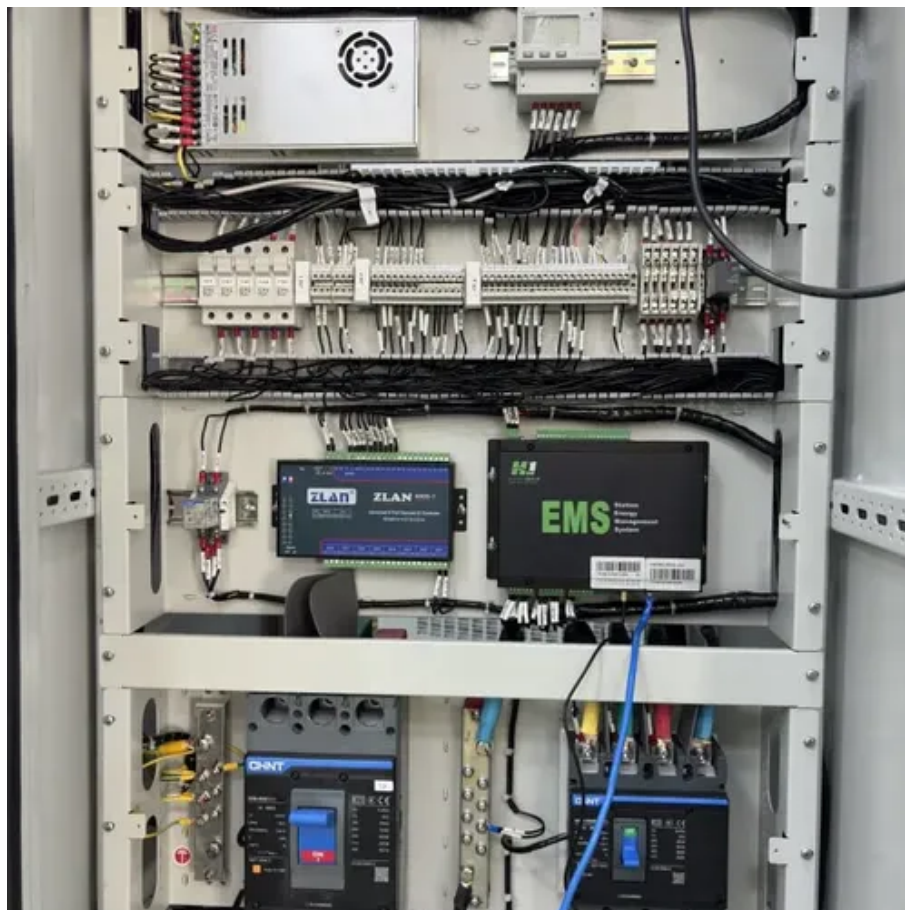

Luxembourg Pioneer Energy Site