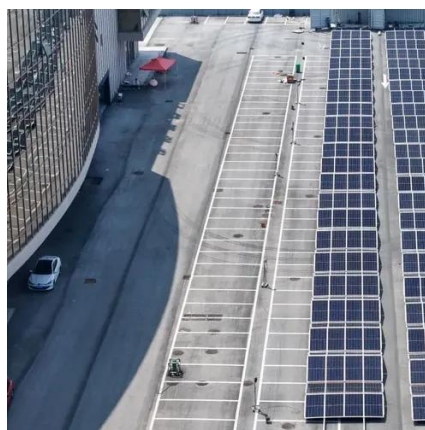

Telecom System Integration and Outdoor Network ...

Westell offers secure, weather-tight outdoor network enclosures to protect electronic equipment for outdoor telecom networks.