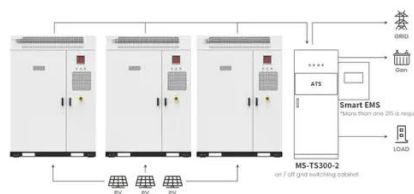

Application scenarios of energy storage battery products

5 Years warranty