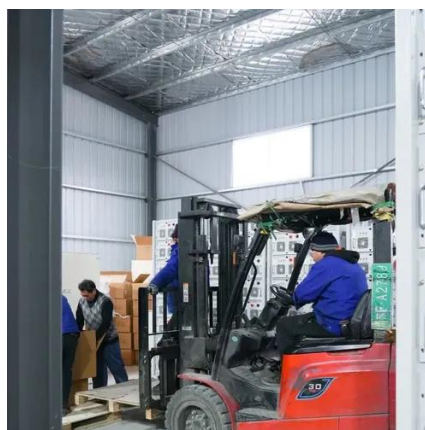

[Modular Outdoor Energy Storage Cabinets: Powering the Future of](#)

Discover how modular outdoor energy storage cabinets are transforming renewable energy management across industries - and why they're becoming the backbone of modern power infrastructure.