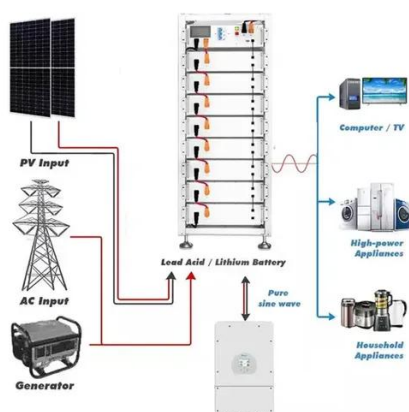

[London Awnings, We can make and fit your awning, For home and ...](#)

London Awnings is a company that is defined by its countless retractable awning installations across the United Kingdom. Over the last 20 years the London Awnings team have been building a brand that is ...