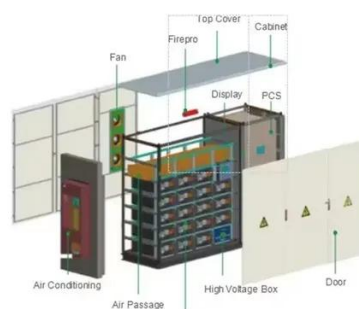

Cabinet

Our innovative modular design caters to diverse application needs, offering eco-friendly, high-yield solutions. Our mission: to green every watt of electricity generation and maximize every watt's value, fostering a ...