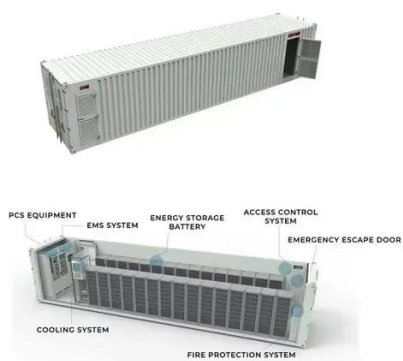

Integrated Outdoor Telecom Cabinet