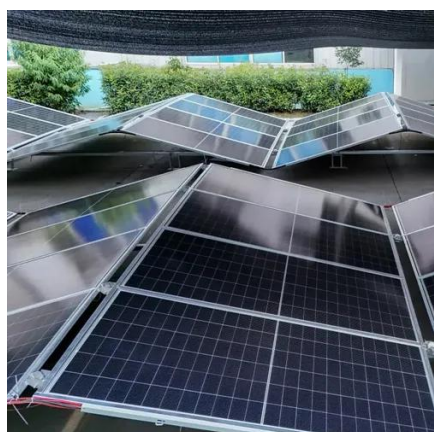

Visit Lilongwe, Malawi's capital. Discover things to do in Lilongwe, where to stay, and why Lilongwe travel is a perfect start to a safari.