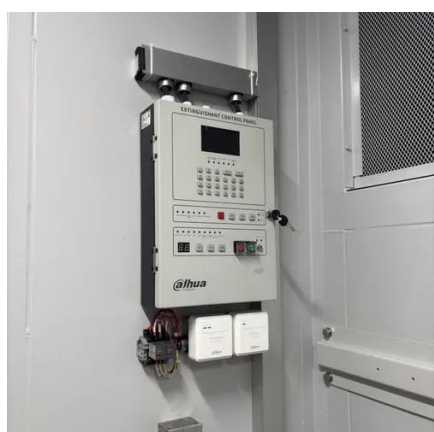

Battery Enclosures & Cabinets

Our battery enclosures can be pole-mounted or ground-mounted and are suitable for indoor and outdoor applications. If you are not sure which enclosure you should choose, please don't hesitate to email ...