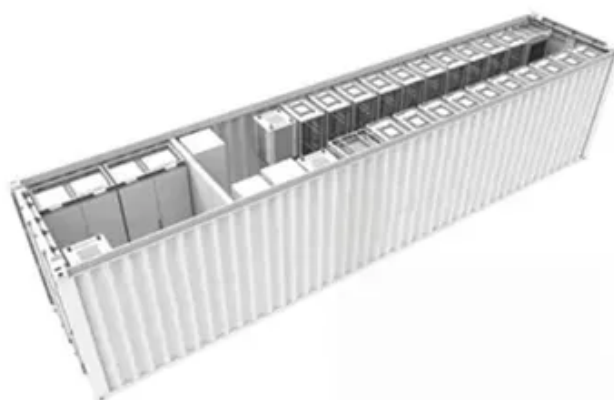

Large Industrial Energy Storage Power Supply

 **TAX FREE**

1-3MWh

BESS

Large Industrial Energy Storage Power Supply

Industrial Energy Storage Solutions: Strategies, Applications, and

As industrial sectors face increasing pressure to reduce carbon emissions, stabilize energy costs, and enhance operational resilience, industrial energy storage systems (IESS) have ...

480V BESS for Industrial & Large Commercial , Sol-Ark & Deka

Our Sol-Ark and Deka based 480 VAC Commercial Battery Energy Storage Systems are designed specifically for larger commercial & industrial businesses and demanding off-grid industrial or remote ...