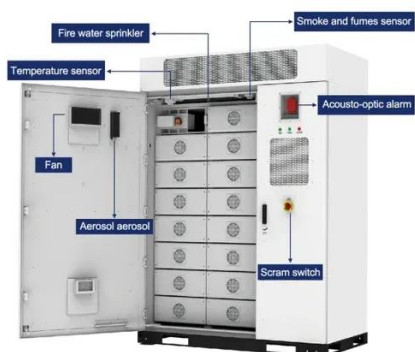

Circuit Breakers in Kolkata, West Bengal , Circuit Breakers, Electronic

Business listings of Circuit Breakers, Electronic Circuit Breaker manufacturers, suppliers and exporters in Kolkata, West Bengal along with their contact details & address.

Koten Enterprises Company