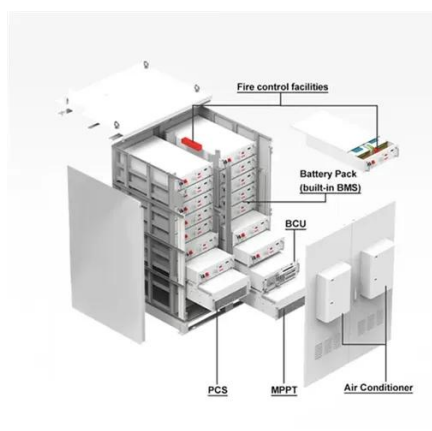

Nosotros - Buenaventura

Mining Company Buenaventura is a Peruvian precious metals producer with nearly 72 years of experience in mine exploration, development, construction and operation activities.