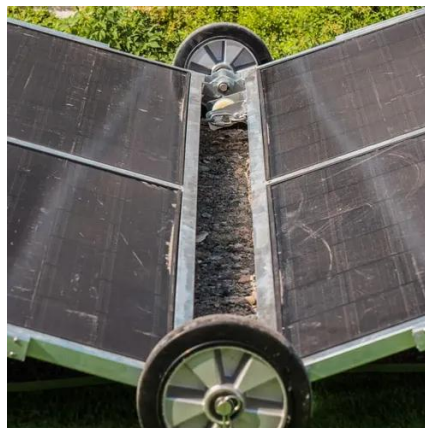

Buenaventura operates the mine. Geology: This is a high-sulfidation epithermal deposit with outcropping gold and silver mineralization in oxides, related to silicified breccia associated with a pervasive ...

[20kw Split Phase Inverter with Two Phase Output AC110V/220V ...](#)