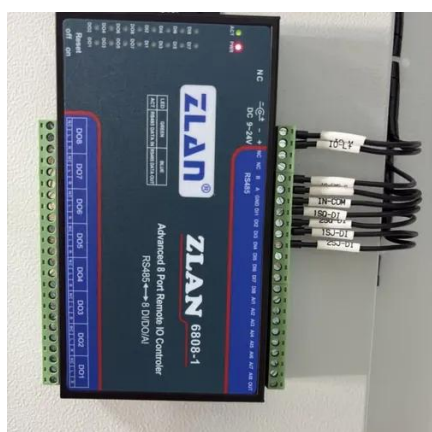

Power Supply Cabinet

Shop our power supply cabinets for reliable and efficient power distribution. Perfect for indoor and outdoor applications. Bulk orders and OEM available.

Power Supply for Telecom Industry , JASC

JASC supplies a broad range of solutions of enclosures and cabinets for interior and exterior installation, tailored and customized to the individual requirement profile of your telecommunications facility.

[Reliable 1500v power supply Solutions for Efficient Power Management](#)

Selecting the right 1500V DC power supply is crucial for ensuring reliable, safe, and efficient operation in high-voltage applications such as solar inverters, electric vehicle charging systems, industrial ...

[Matsusada Precision , High-performance](#)