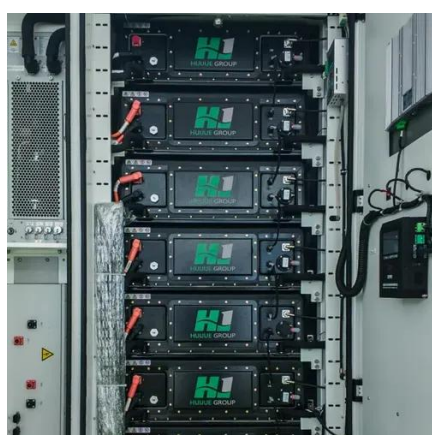

[Matsusada Precision , High-performance](#)