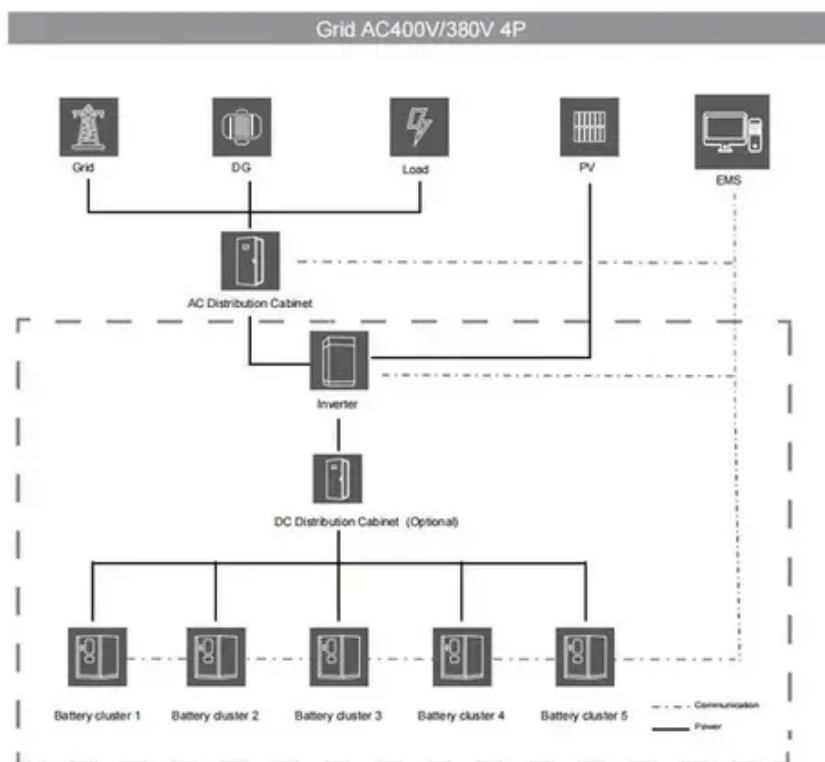

# Inverter cabinet speed regulation price

## Overview

---

Here's how our pricing and shipping works: The price you see on the app is only for the product. Shipping cost is calculated separately. Sea Shipping – Based on CBM (Cubic Meter) (good for large or heavy. What are the key features to consider when choosing a power distribution cabinet or box?

High. This is a power control cabinet integrated with 8 RYE frequency converters, primarily used for motor speed regulation and control, applicable to scenarios such as industrial production lines and energy systems. By using advanced inverter technology, it provides efficient energy management and smooth operation of electrical systems, especially in environments requiring.