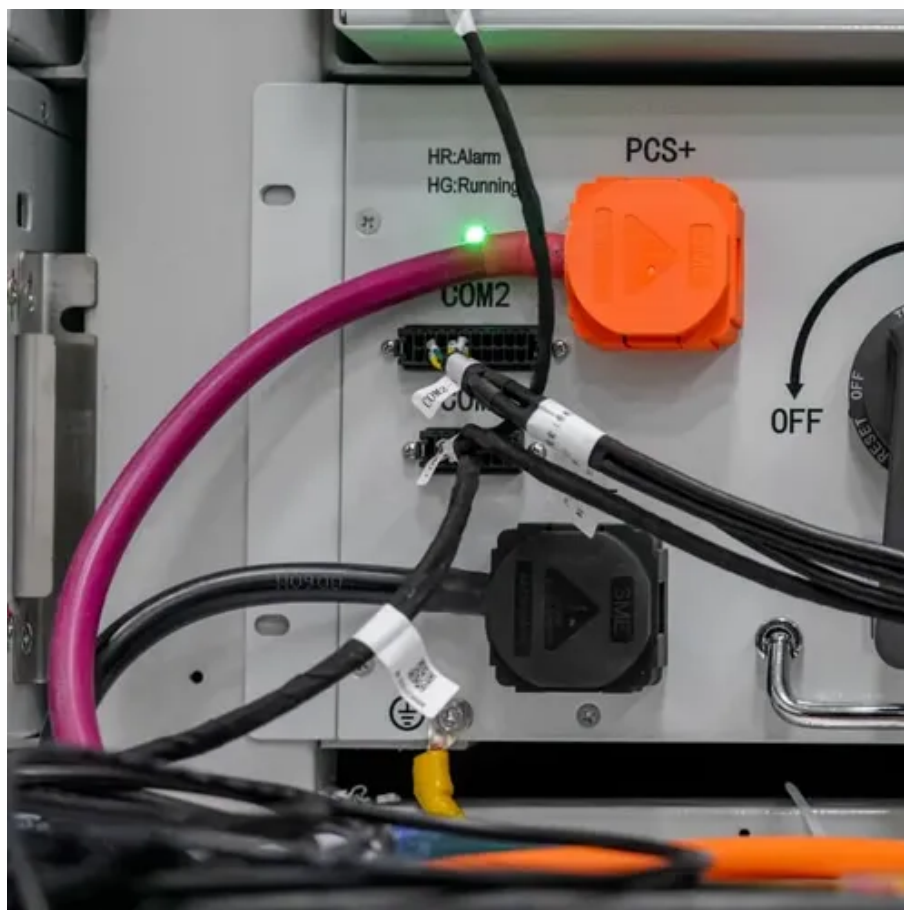

## Inverter 12v2 to 220v

---

### [DC 12V To AC 220V 4000W Car Power Inverter Dual USB LED ...](#)

DC 12V To AC 220V 4000W Car Power Inverter Dual USB LED Voltmeter Converter for Car Truck RV Boat Applications: Fit for cars, trucks, RVs, boats, and other vehicles requiring mobile power supply. ...