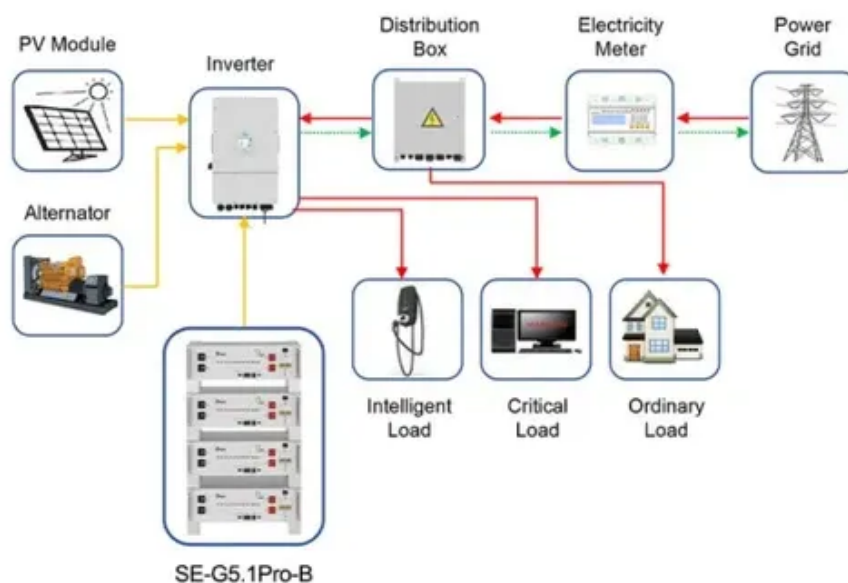

Inverter 12v to 220v 6000v

Application scenarios of energy storage battery products