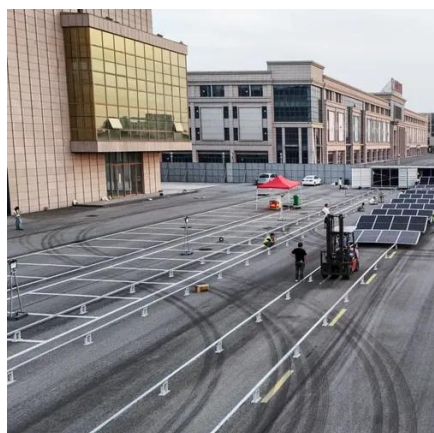

12V 220V 6000W Inverter

Discover the ultimate power solution with our 12V to 220V 6000W Inverter. Whether you're camping in the wilderness, hosting a large outdoor event, or needing reliable power for your home, this inverter is designed ...